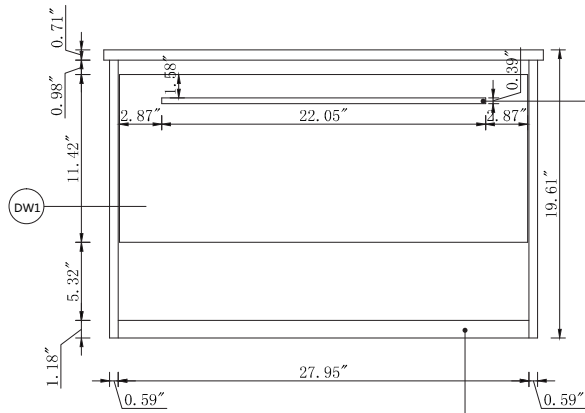

Top view

Back view

Side view

BS1030VW

Front view

Drawer Interior Size

DWG. NO.:

MODEL NO.:

VF43530MGN\_BS

ALTERATIONS

- 1
- 2
- 3
- 4

FOR PROPOSAL ONLY ALL DIMENSIONS TO BE VERIFIED

SCALE:

DWG. BY:

CHECKED BY:

DATE: