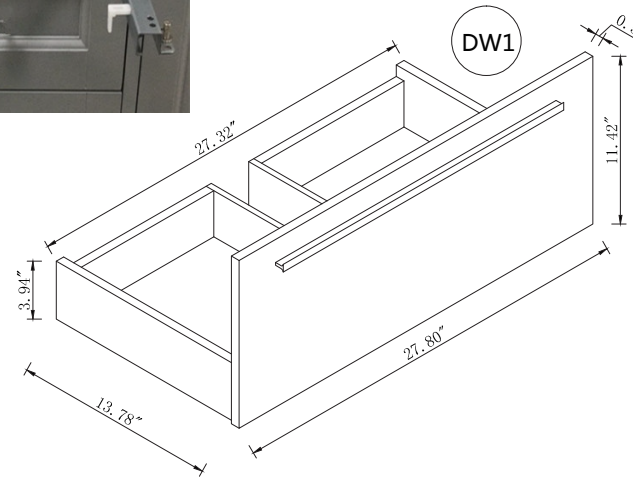

Top view

Back view

Side view

BS1030VW

Front view

Drawer Interior Size

DWG. NO.:

MODEL NO.:

VF43530MGN\_BS

ALTERATIONS

- 1
- 2
- 3
- 4

FOR PROPOSAL ONLY ALL DIMENSIONS TO BE VERIFIED

SCALE:

DWG. BY:

CHECKED BY:

DATE: