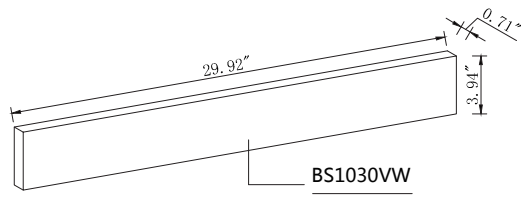

Top view

Back view

Side view

BS1030VW

Front view

Drawer Interior Size

DWG. NO.:

MODEL NO.:

VF43530MGN\_BS

ALTERATIONS

- 1
- 2
- 3
- 4

FOR PROPOSAL ONLY ALL DIMENSIONS TO BE VERIFIED

SCALE:

DWG. BY:

CHECKED BY:

DATE: