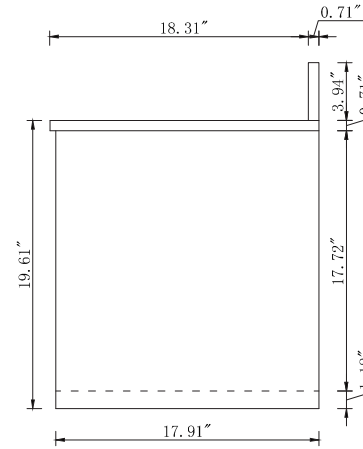

Top view

Back view

Side view

BS1030VW

Front view

Drawer Interior Size

DWG. NO.:

MODEL NO.:

VF43530MGN\_BS

ALTERATIONS

- 1
- 2
- 3
- 4

FOR PROPOSAL ONLY ALL DIMENSIONS TO BE VERIFIED

SCALE:

DWG. BY:

CHECKED BY:

DATE: