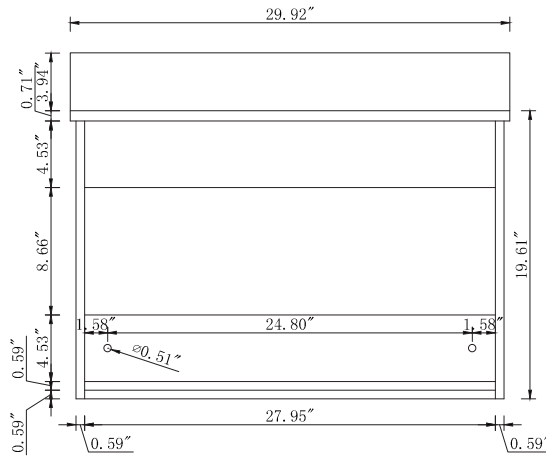

Top view

Back view

Side view

BS1030VW

Front view

Drawer Interior Size

DWG. NO.:

MODEL NO.:

VF43530MGN\_BS

ALTERATIONS

- 1
- 2
- 3
- 4

FOR PROPOSAL ONLY ALL DIMENSIONS TO BE VERIFIED

SCALE:

DWG. BY:

CHECKED BY:

DATE: